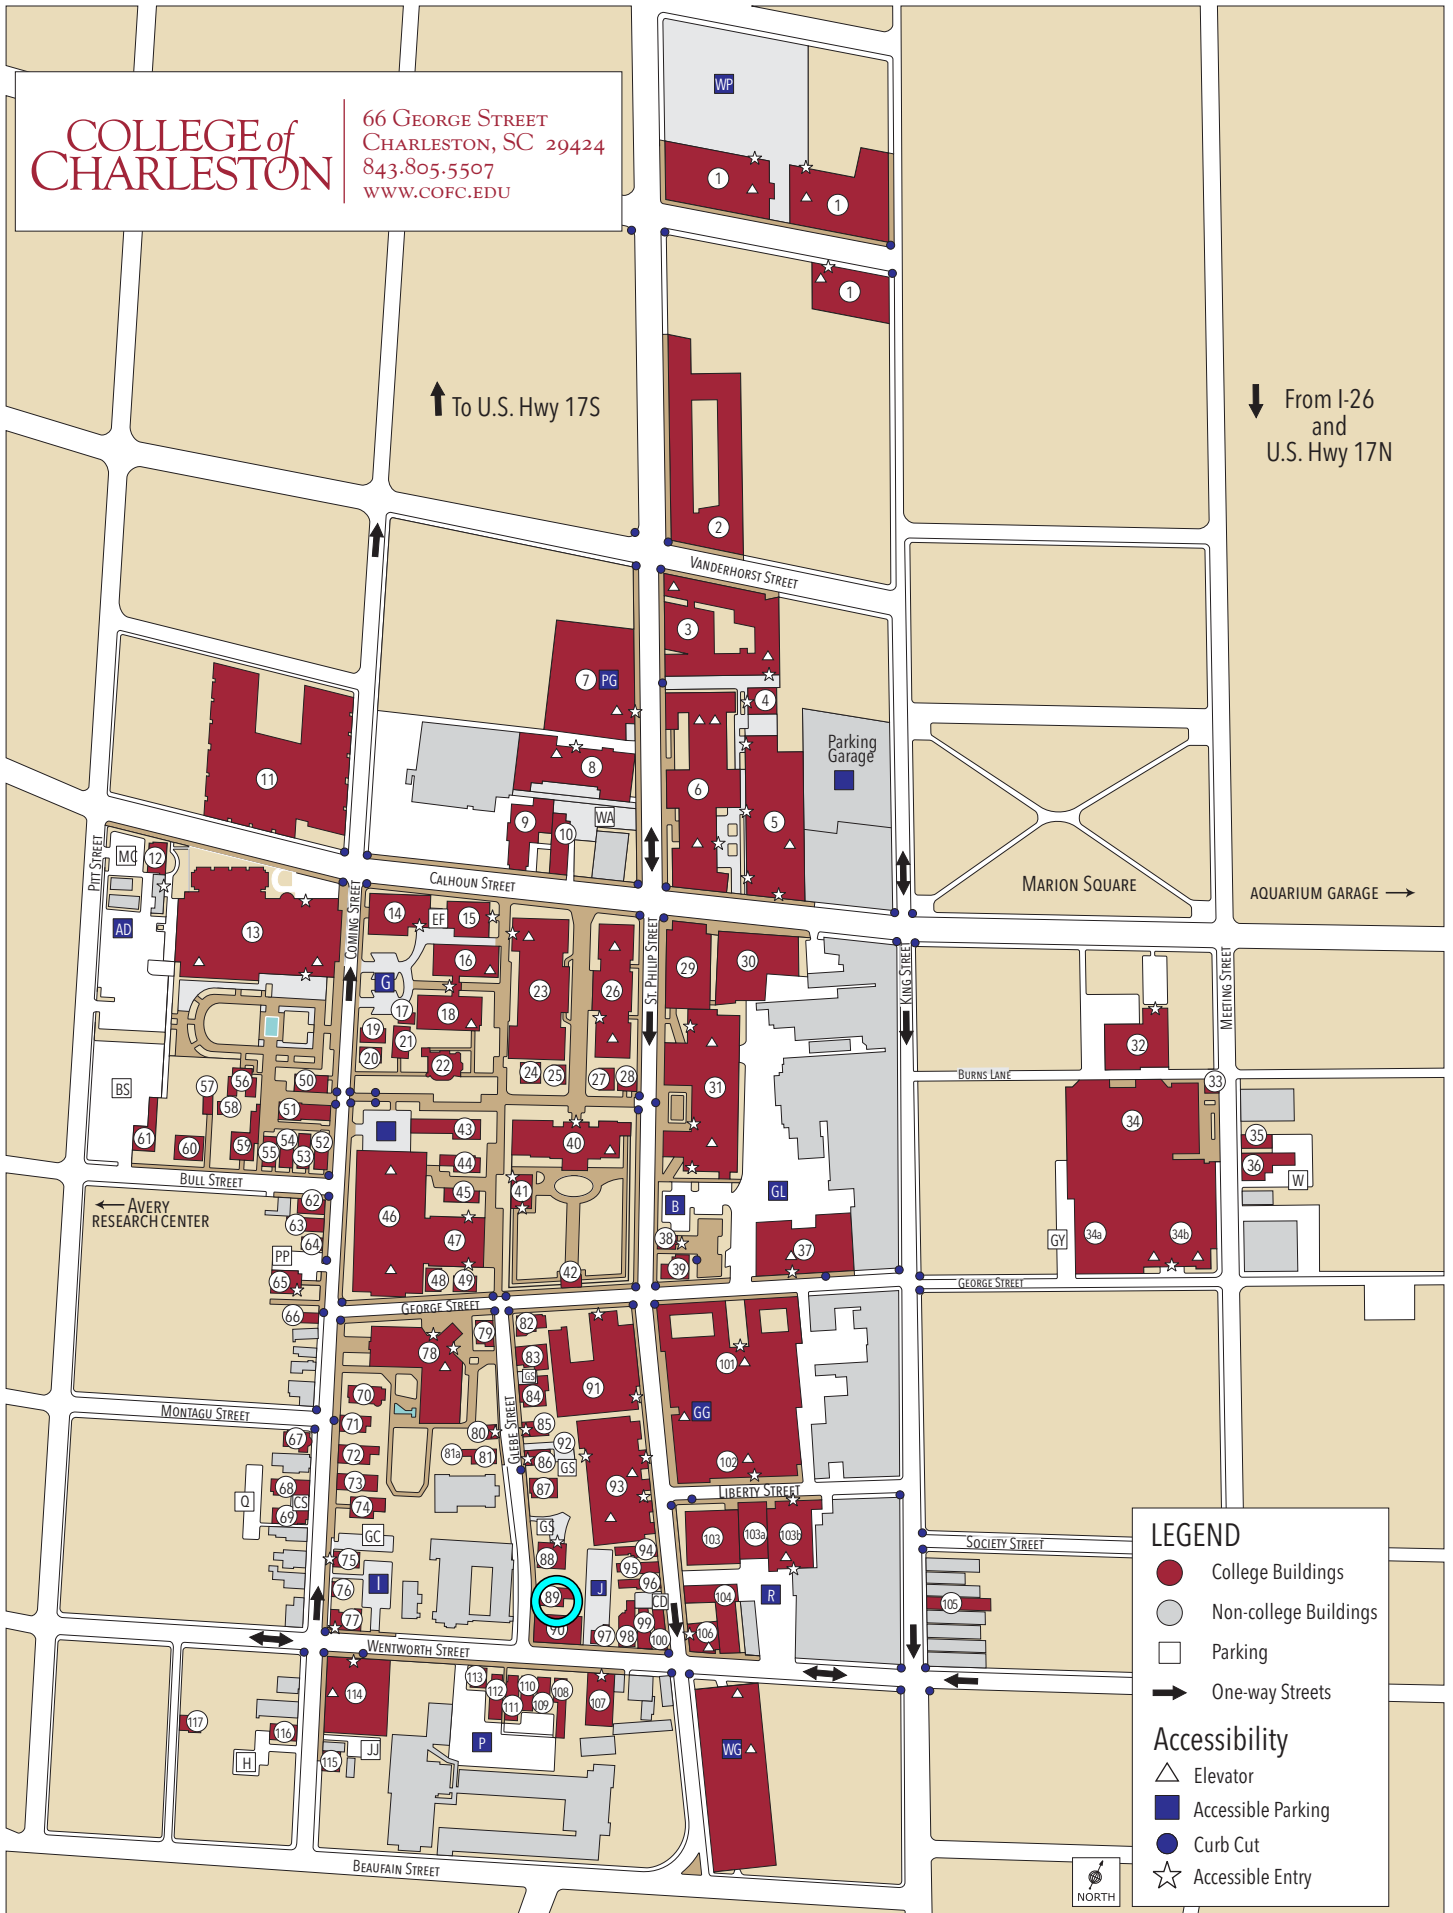

COLLEGE of CHARLESTON

66 GEORGE STREET
CHARLESTON, SC 29424
843.805.5507
WWW.COFC.EDU

↑ To U.S. Hwy 17S

↓ From I-26 and U.S. Hwy 17N

LEGEND

- College Buildings
- Non-college Buildings
- Parking
- → One-way Streets

Accessibility

- △ Elevator
- P Accessible Parking
- Curb Cut
- ☆ Accessible Entry